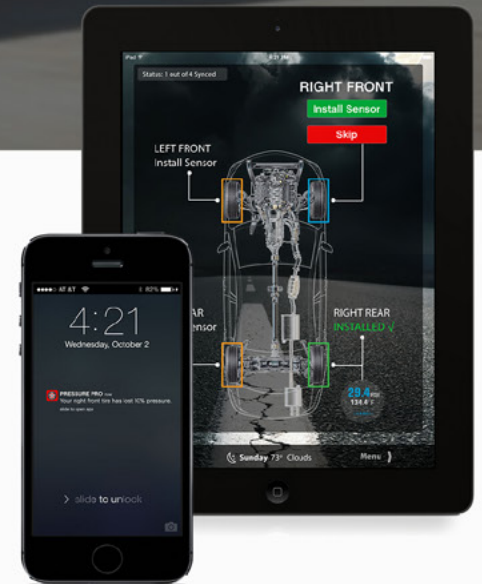

Unrivaled tire capacity and pressure range, as well as unit storage abilities, users experience unequalled capabilities including instant toggling of units.

PP's custom App, provides unsurpassed ease of installation and use while fully customizable alerts provide unmatched safety and savings.

**The market's first TPMS designed for towables and light fleets, PressurePro's FX arms users with unmatched capabilities at unrivaled value.**

UNRIVALED CAPABILITIES, DELIVERING  
UNMATCHED SAFETY AND SAVINGS.

## SYSTEM HIGHLIGHTS AND FEATURES

-  **REAL TIME PRESSURE & TEMPERATURE READINGS**  
Arm drivers with performance data, moving or parked
-  **5 UNIQUE ALERTS** (2 low pressure, high pressure, high temp, cross axle)  
Provide the market's most comprehensive warning system
-  **CUSTOM DESIGNED PRESSUREPRO APP** (Android/iOS)  
Guides users seamlessly through installation and use
-  **PUSH NOTIFICATIONS AND FX WARNING LIGHT**  
Ensure notice to performance issues even when 'out of app'
-  **40+ TIRE CAPACITY AND 8-200 PSI CAPABILITY**  
Provide users with unmatched monitoring abilities
-  **USER CONFIGURABLE LAYOUTS AND ALERTS**  
Allow users to customize units to their unique needs/set-up
-  **VEHICLE/TRAILER NAMING AND STORAGE**  
Adds ability to monitor and switch between multiple units

Supported by PressurePro's custom built app, FX users gain the ability to put the market's most trusted Sensor technology to work. Adding the tire performance data needed to boost fuel efficiency, decrease downtime, reduce maintenance, improve handling and braking, extend tire life and more, FX allows users to add safety and savings to their travels.