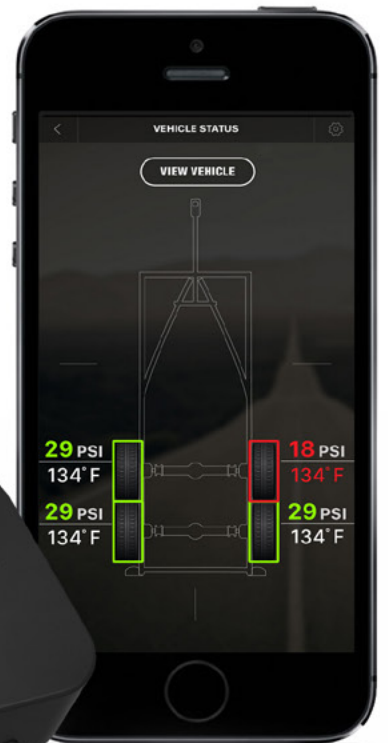

Leading another revolution in tire performance management, PressurePro again breaks the mold with the release of FX. The first BYOD based TPMS option designed specifically for towable and light fleet markets, FX allows users to leverage PressurePro's leading Sensor technology alongside existing smart devices; delivering the market's most trusted and proven monitoring, at never-before-seen value.

Designed for boaters, racers, campers, equestrians, ATV's, light/gray fleets and more.

Leveraging existing devices as displays, customers unlock the ability to utilize PressurePro's unparalleled Sensor technology at unbeatable prices.

Unrivaled tire capacity and pressure range, as well as unit storage abilities, users experience unequalled capabilities including instant toggling of units.

PP's custom App, provides unsurpassed ease of installation and use while fully customizable alerts provide unmatched safety and savings.

The market's first TPMS designed for towables and light fleets, PressurePro's FX arms users with unmatched capabilities at unrivaled value.