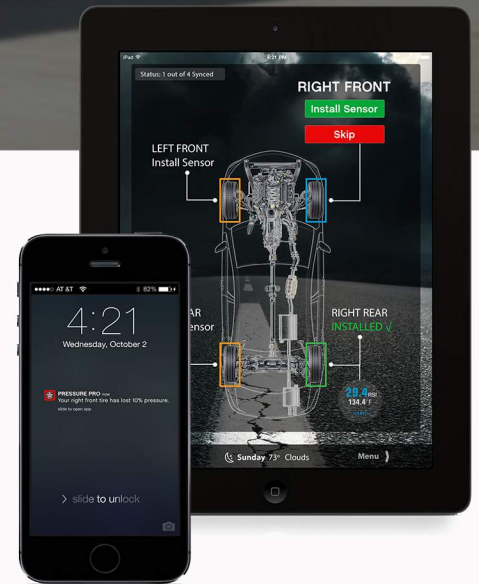

Unrivaled tire capacity and pressure range, as well as unit storage abilities, users experience unequal capabilities including instant toggling of units.

PP's custom App, provides unsurpassed ease of installation and use while fully customizable alerts provide unmatched safety and savings.

Designed for towables, PressurePro's FX arms users with unmatched capabilities at unrivaled value, adding safety and savings to every road you travel.

UNRIVALED CAPABILITIES, DELIVERING  
UNMATCHED SAFETY AND SAVINGS.

## SYSTEM HIGHLIGHTS AND FEATURES

-  **REAL TIME PRESSURE & TEMPERATURE READINGS**  
Arm drivers with performance data, moving or parked
-  **5 UNIQUE ALERTS** (2 low pressure, high pressure, high temp, cross axle)  
Provide the market's most comprehensive warning system
-  **CUSTOM DESIGNED PRESSUREPRO APP (Android/iOS)**  
Guides users seamlessly through installation and use
-  **PUSH NOTIFICATIONS AND FX WARNING LIGHT**  
Ensure notice to performance issues even when 'out of app'
-  **40+ TIRE CAPACITY AND 8-200 PSI CAPABILITY**  
Provide users with unmatched monitoring abilities
-  **USER CONFIGURABLE LAYOUTS AND ALERTS**  
Allow users to customize units to their unique needs/set-up
-  **VEHICLE/TRAILER NAMING AND STORAGE**  
Adds ability to monitor and switch between multiple units

Supported by PressurePro's custom built app, FX users gain the ability to put the market's most trusted Sensor technology to work. Adding the tire performance data needed to boost fuel efficiency, decrease downtime, reduce maintenance, improve handling and braking, extend tire life and more, FX allows users to add safety and savings to their travels.