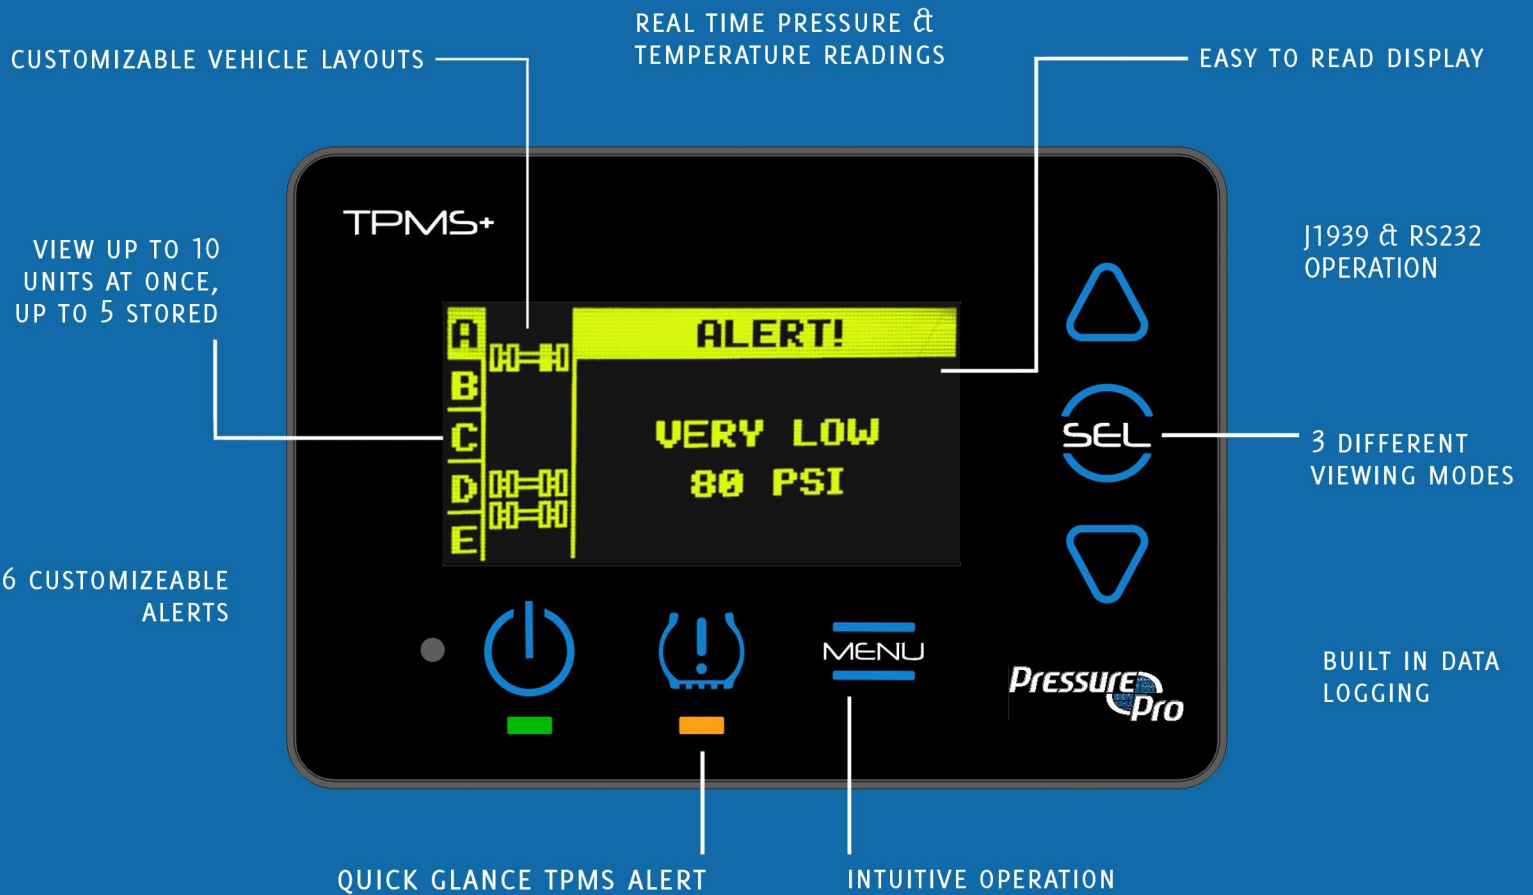

*The next generation of TPMS is here.
PressurePro PULSE, a revolution ahead.*

Unmatched flexibility. Unrivalled viewability. Unparalleled capabilities. Unquestioned performance.

That's just a few of the things PULSE™ gives you. The first release in PressurePro's barrier breaking TPMS+ platform, PULSE™ utilizes PressurePro's market leading technology while taking it to the next level with a comprehensive list of new capabilities, never before seen in the TPMS market.

Tires are the heartbeat of your operation. Keep your finger on the pulse. **A revolution in TPMS is here. Put it to work for you.**

- ALL NEW EASY TO READ DISPLAY
- REAL TIME PRESSURE & TEMPERATURE READINGS
- HIGH AND LOW PRESSURE & TEMP WARNINGS
- FULLY ADJUSTABLE REFERENCE PRESSURES AND ALERTS
- FULLY CONFIGURABLE VEHICLE LAYOUT
- MULTIPLE DISPLAY TYPES (PER UNIT, AXLE OR TIRE)
- DATA LOGGING WITH SD CARD STORAGE
- MONITORS UP TO 80 TIRES / UP TO 5 STORED VEHICLES

WWW.PRESSUREPRO.US | @PRESSUREPROTPMS

PULSE

It's not just TPMS, it's TPMS+

A Revolution Ahead... THE BEST IN TPMS **Pressure Pro**

- TPMS+'s easy to read display features automatic brightness adjustment for maximized viewing.
- Quick glance alert provides immediate, easy-to-see, warning to all alerts.
- Customizable vehicle layouts allow customers to build their unit to fit their exact needs.
- 6 customizable alerts (2 low and high pressure, high temp., cross axle & leak alert) provide the market's most advanced warning system.

- 3 different viewing modes allow customers to choose their preferred screen layout.
- Intuitive operation guides users through simple installation and allows effortless use.
- Data logging, J1939 & RS232 capabilities unlock advanced monitoring options and information.
- Advanced technology allows users to store 5 pre-programmed units allowing easy transfer between vehicles or small scale drop-&-hook.